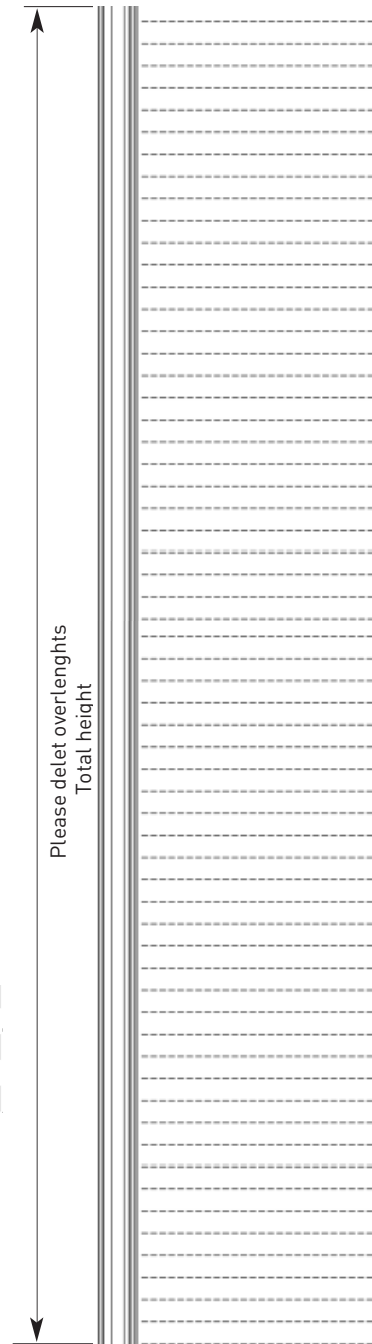

modul-port

Planning support

- economy
- profi
- flat

Equipment

ITD wall channel "economy" and "profi"

Installation height H (in units U)	Installation height H (in mm)	Item number "Economy"	Item number "Profi"
10 U	320 mm	TS.6040.991	TS.6006.991
15 U	480 mm	TS.6046.991	TS.6008.991
20 U	640 mm	TS.6041.991	TS.6001.991
30 U	960 mm	TS.6042.991	TS.6002.991
40 U	1280 mm	TS.6043.991	TS.6003.991
50 U	1600 mm	TS.6044.991	TS.6004.991
60 U	1920 mm	TS.6045.991	TS.6005.991

ITD wall channel "flat"

Installation height H (in units U)	Installation height H (in mm)	Item number
10 U	320 mm	TS.6440.991
15 U	480 mm	TS.6446.991
20 U	640 mm	TS.6441.991
30 U	960 mm	TS.6442.991
40 U	1280 mm	TS.6443.991
50 U	1600 mm	TS.6444.991
60 U	1920 mm	TS.6445.991

Please note:

Just draw in your selection of accessories at your choice of position between the two dotted lines. Accessories like shelves, drawers etc. for **modul-port** can be assembled starting at the first unit (at 32 mm) from the bottom.

60 U (1920 mm)

50 U (1600 mm)

40 U (1280 mm)

30 U (960 mm)

20 U (640 mm)

10 U (320 mm)

1 U (32 mm)

Dimensions